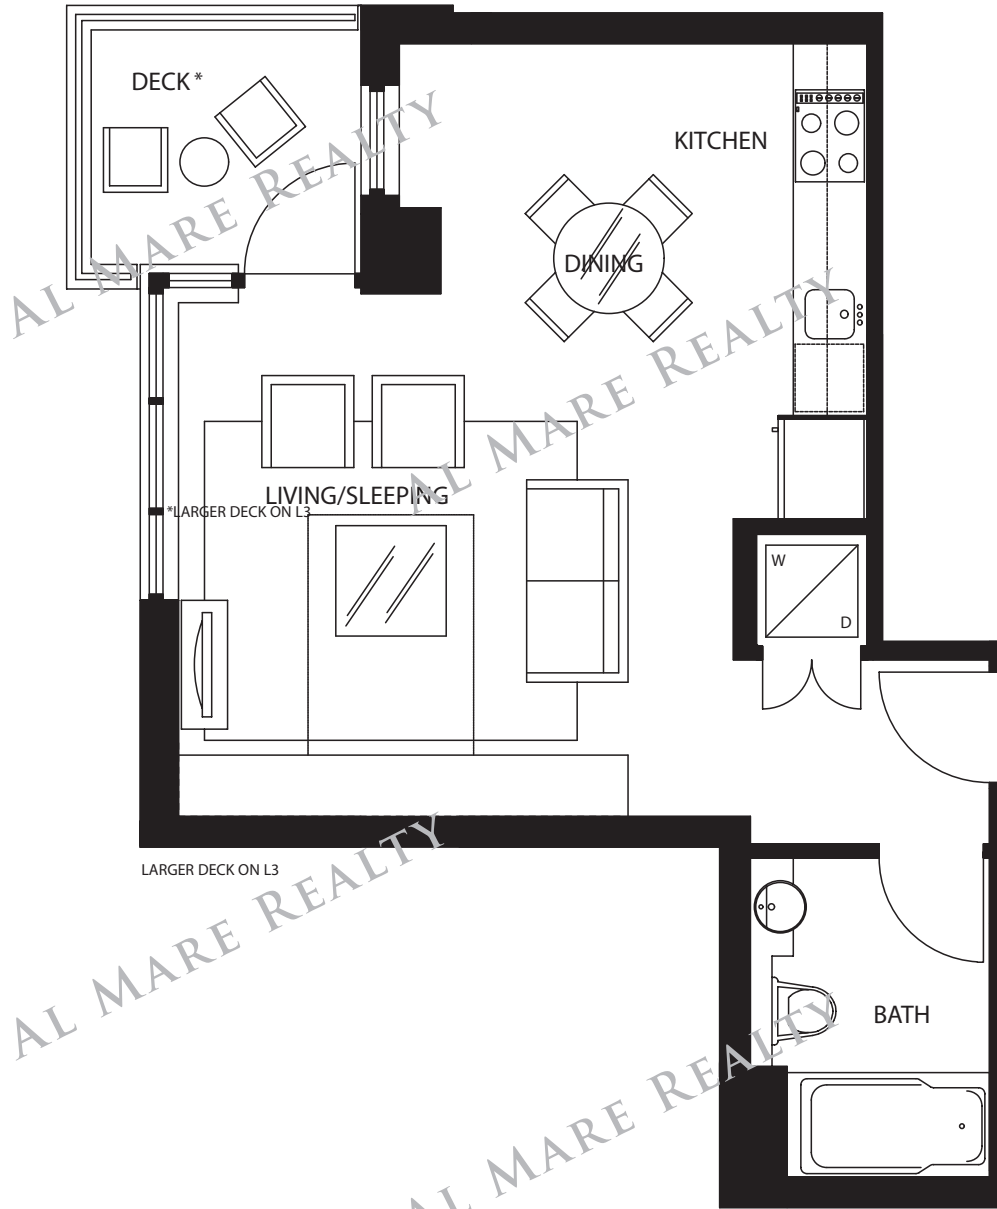

AL MARE REALTY

Plan B | Studio

Approximately 482 sq.ft.
Drawings not to scale

Floorplans may vary with unit location. Square footage is approximate.